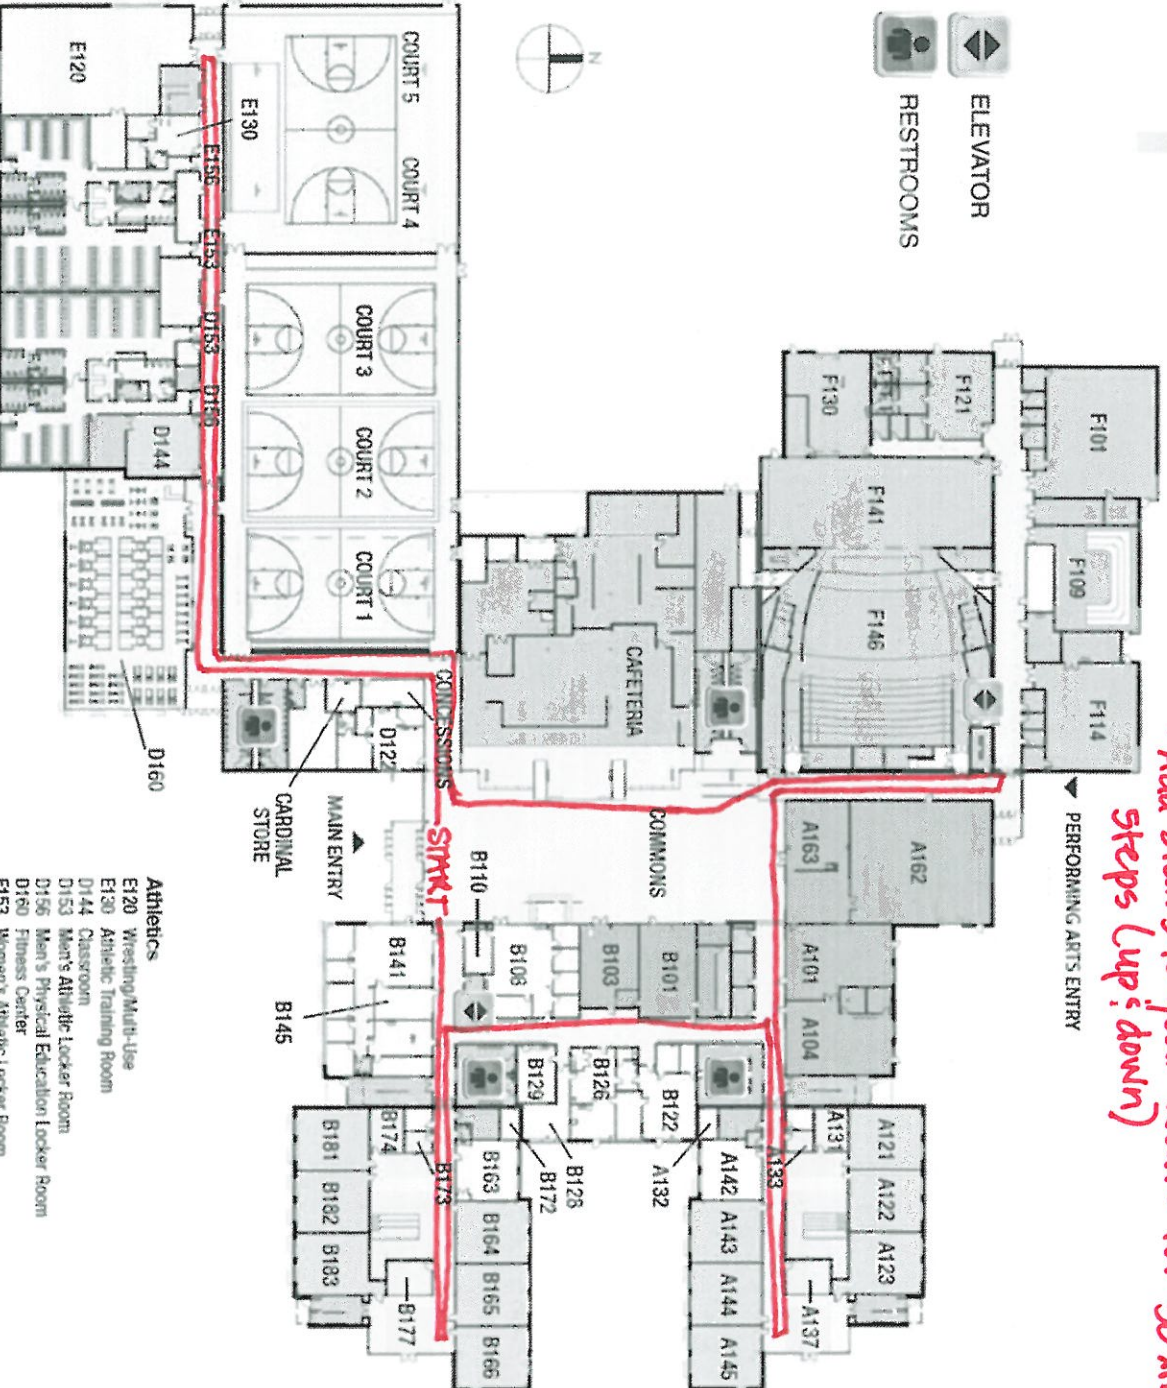

LEVEL ONE

815 steps
• Add stairs to your walk for 50 extra steps (up & down)

- Athletics**
- E120 Wrestling/Multi-Use
- E130 Athletic Training Room
- D144 Classroom
- D153 Men's Athletic Locker Room
- D156 Men's Physical Education Locker Room
- D160 Fitness Center
- E153 Women's Athletic Locker Room
- E156 Women's Physical Education Locker Room

- Academic "A" Wing**
- A121 Classroom
- A122 Classroom
- A123 Classroom
- A131 Large Group
- A132 Office
- A133 Small Group
- A137 Large Group
- A142 Teacher Collaboration Room
- A143 Classroom
- A144 Classroom
- A145 Classroom
- Academic "B" Wing**
- B163 Teacher Collaboration Room
- B164 Classroom
- B165 Classroom
- B166 Classroom
- B172 Office
- B173 Small Group
- B174 Large Group
- B177 Classroom
- B181 Classroom
- B182 Classroom
- B183 Classroom
- Specialized Learning**
- A101 STEM Lab/Innovation Garage
- A104 Art
- A162 Design Build
- A163 Design Build
- B101 Culinary Arts Lab
- B103 The "Nest"
- B122 Classroom
- B126 Classroom
- B128 Classroom
- Other**
- B129 Staff Lounge
- Resources**
- B108 College & Career Center
- B110 Conference Room B
- B141 Receptor/Main Office/Activities
- B145 Conference Room A
- D122 Health/Attendance
- The Arts**
- F101 Band
- F109 Choir
- F114 Orchestra
- F121 Theatre Classroom
- F130 Wood Shop/Scene Shop
- F141 Stage
- F146 Performing Arts Center